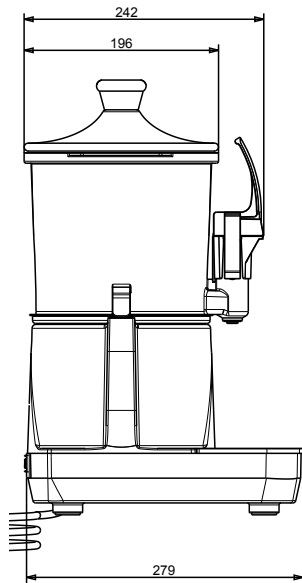

Side

Electric

Supply voltage:

560046 (LOLA3UK) 220-240 V/1 ph/50 Hz

Electrical power max.:

0.85 kW

Key Information:

External dimensions, Width: 233 mm

External dimensions, Depth: 281 mm

External dimensions, Height: 436 mm

Net weight: 5.2 kg

Shipping weight: 7 kg

Shipping height: 490 mm

Shipping width: 320 mm

Shipping depth: 360 mm

Shipping volume: 0.18 m³