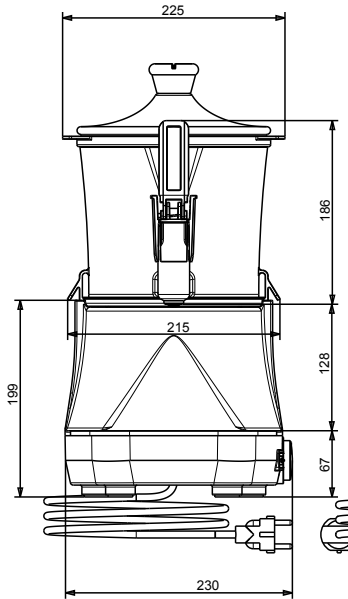

Front

Side

Electric

Supply voltage:

560046 (LOLA3UK) 220-240 V/1 ph/50 Hz

Electrical power max.:

0.85 kW

Key Information:

External dimensions, Width: 233 mm

External dimensions, Depth: 281 mm

External dimensions, Height: 436 mm

Net weight: 5.2 kg

Shipping weight: 7 kg

Shipping height: 490 mm

Shipping width: 320 mm

Shipping depth: 360 mm

Shipping volume: 0.18 m³