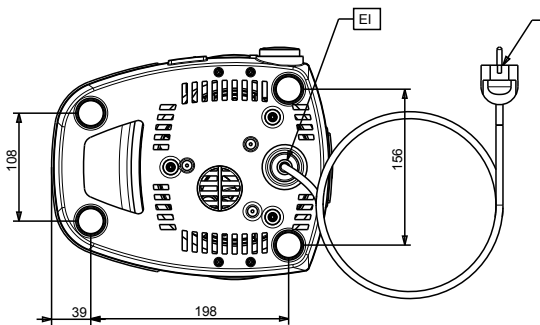

Top

Electric

Supply voltage:

560046 (LOLA3UK) 220-240 V/1 ph/50 Hz

Electrical power max.:

0.85 kW

Key Information:

External dimensions, Width: 233 mm

External dimensions, Depth: 281 mm

External dimensions, Height: 436 mm

Net weight: 5.2 kg

Shipping weight: 7 kg

Shipping height: 490 mm

Shipping width: 320 mm

Shipping depth: 360 mm

Shipping volume: 0.18 m³